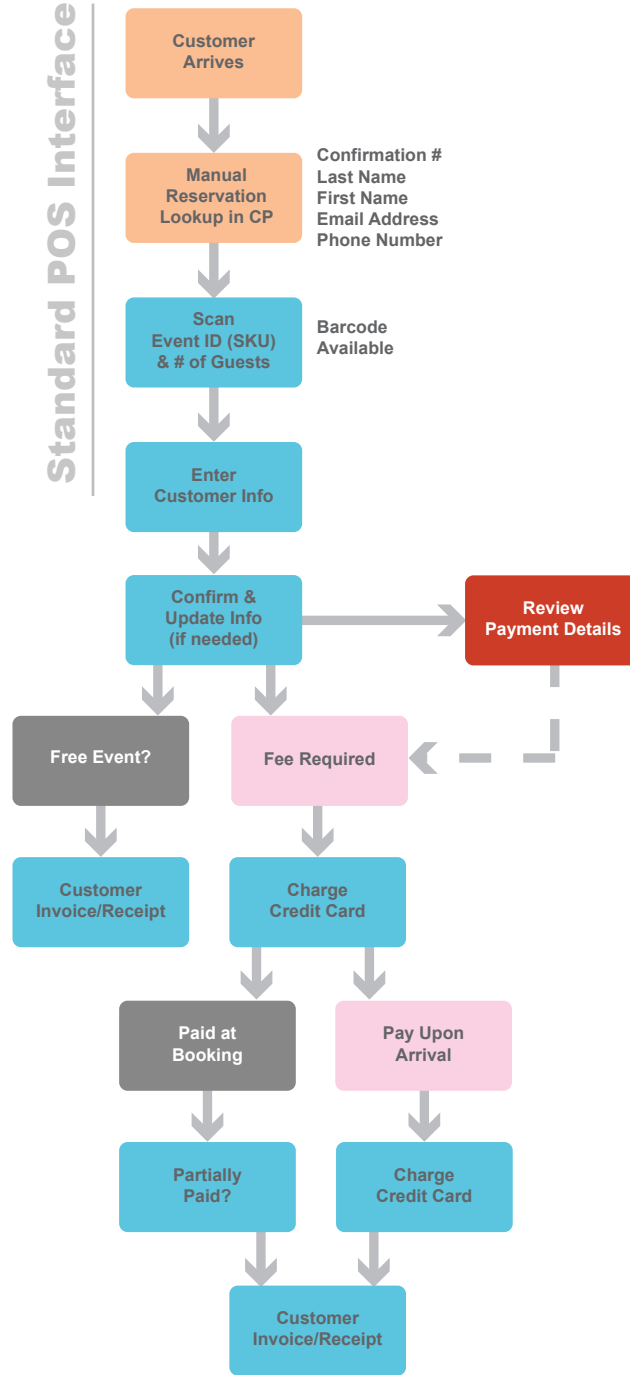

Microsoft RMS POS Integration

Standard POS Interface

Guest Sync

Manual Guest Export