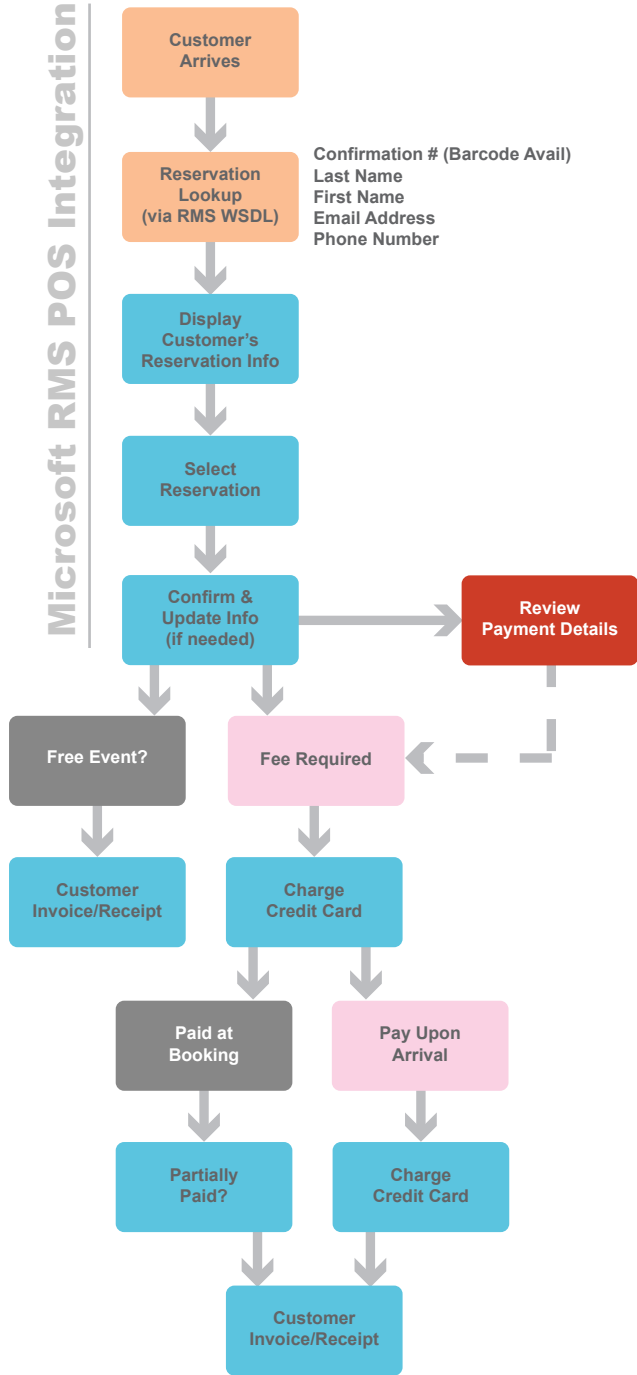

Microsoft RMS POS Integration

Standard POS Interface

Guest Sync

Manual Guest Export